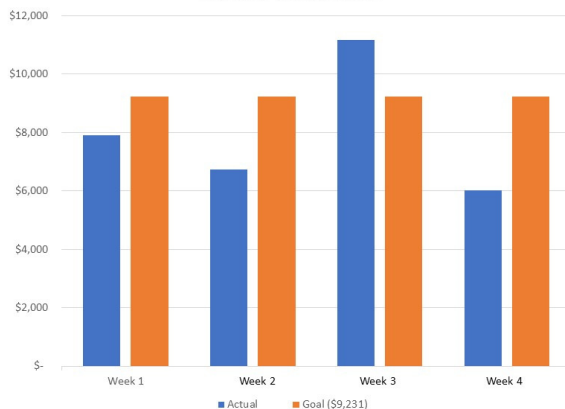

GOD AND ME RETREAT

MAY 12 - 14

This retreat is an opportunity to get away and enjoy God in silence and solitude at Pacem in Terris Retreat Center. Sign up by April 12. Talk to Pastor Brad for more info. brad@valleycc.org

Monthly Financial Update

February Weekly Giving

This month's status is:

- One week above goal couldn't make up for three weeks below goal.
- Feb and March are often the lowest giving months so if we can hold steady, we can still maintain a positive year so far by the end of March.