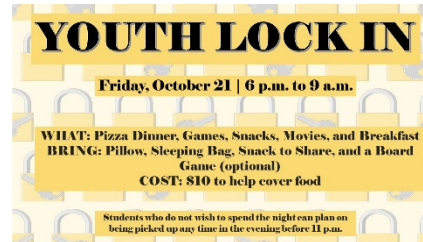

YOUTH LOCK IN

FRIDAY, OCTOBER 21 | 6PM TO 9AM

YOUTH! Do you like pizza, games, snacks and friends? If so, you should come to the Youth Lock In on 10/21. Cost is $10. Sign up in the atrium! Questions? youth@valleycc.org