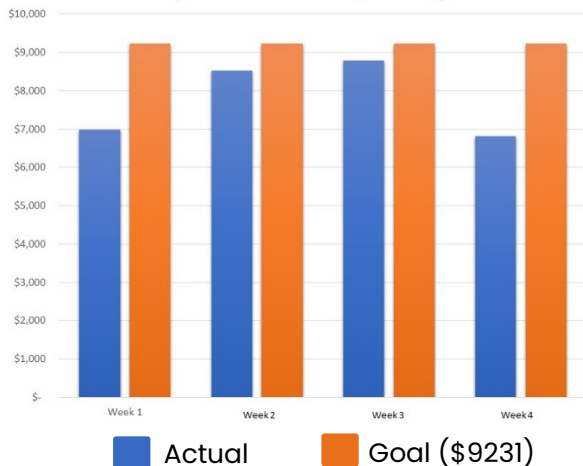

TUESDAY

Tuesday Evening Prayer @ 9pm | Zoom
Leaders: Chuck & Jody Thiesfeld

WEDNESDAY

Fall Wednesdays at Valley @ 6:30pm | In Person
Kids Care: PreK
Stars in the Universe: Kids grades K-5
Youth Group: Youth Grades 6-12
Adult Bible Study: Letters from Peter
Prayer Time @ 8:30pm | Facebook Live
Leader: Dewey Roth

THURSDAY

MOTH @ 11:00am | Zoom
Leader: Pastor Brad
Soul Sisters @ 11:00am | Zoom
Leader: Sheri Lynch

MONTHLY FINANCIAL UPDATE

September Weekly Giving

This month's status is:
Neutral

- We aren't yet meeting our weekly giving goal.
- We are making progress through the apple giving initiative.
- It's too early in the year to see trends.
- We were simultaneously focused on the Missions Fund.